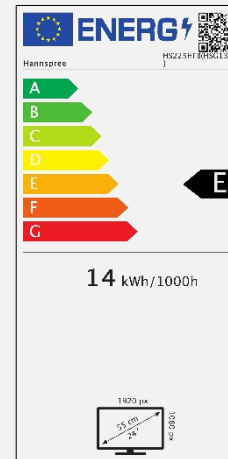

Display Size	54,61cm / 21.5" Diagonal
Panel Type	TFT – LED Backlight VA Type Panel (*)
Aspect Ratio	16:9
Resolution (H x V)	1920 x 1080 Full HD
Brightness	250cd/m²
Contrast (Typ.)	3.000:1 (Typical)
Contrast (Active)	8.000.000:1 (Active)
Viewing Angle L/R; U/D	176° H – 176° V (CR >10)
Response Time	10 msec
Pixel Pitch	0,24825 (H) x 0,24825 (V) mm
Panel Surface	Anti-Glare; 3H Hardness Coating
Display Colors	16.7M Colors
Horizontal Frequency	53.7 ~ 90 KHz
Vertical Frequency	40 ~ 76 Hz
Max Display Frequency	1920 x 1080 @ 60Hz
Input 1	D-Sub (VGA)
Input 2	HDMI 1.4
Buil-in Speakers	Yes, 2W x 2; Earphone Jack NOTE: with VGA connection, you cannot enable the monitor speakers
Power Consumption	On: 13,7W; Stand-by: 0,4W; Off: 0,2W
AC Power Range	External PSU DC: 12V – 2.5A Input: AC 100 ~ 240 Volt; 50 ~ 60 Hz
Product Dimensions	493,8 x 134,3 x 359,8 mm (W x D x H)
Packing Dimensions	630 x 165 x 460 mm (W x D x H)
Net / Gross Weight	2,5 Kg / 3,5 Kg
Bezel & Color Plan	Arm / Base / Decorative Strip: Titanium Gray Rear Cover: Black texture

VESA Mounting	N/A
Monitor Stand	Normal Stand
Tilt / Kensington Lock	-5° ~ 15° / Yes
Pivot / Swivel	- / -
Controls	Menu, (+), (-), AUTO, Power
Color	Warm, Natural, Cool, User Mode
Preset Mode	PC, Movie, Game, ECO Modes
On Screen Display	16 OSD Languages
Accessory	Power Adaptor with cable (1,5m); HDMI Cable (1,5m); Warranty Card; Quick Start Guide
Other Features	Low Blue Light Mode / Flicker Free

Supplier's Name	HANNspree
Model Name	HS225HFB
Energy efficiency class for standard Dynamic Range (SDR)	E
Annual Energy Power Consumption (kWh/1000h)	kWh/1000h
On mode power demand for Standard Dynamic Range (SDR)	13,7 W
Off mode power demand (W)	0,2 W
Standby mode power demand (W)	0,4 W
Screen Diagonal (cm / inches)	54,6cm / 21.5"
Resolution	1920 x 1080

PART. NO.:
HS 225 HFB